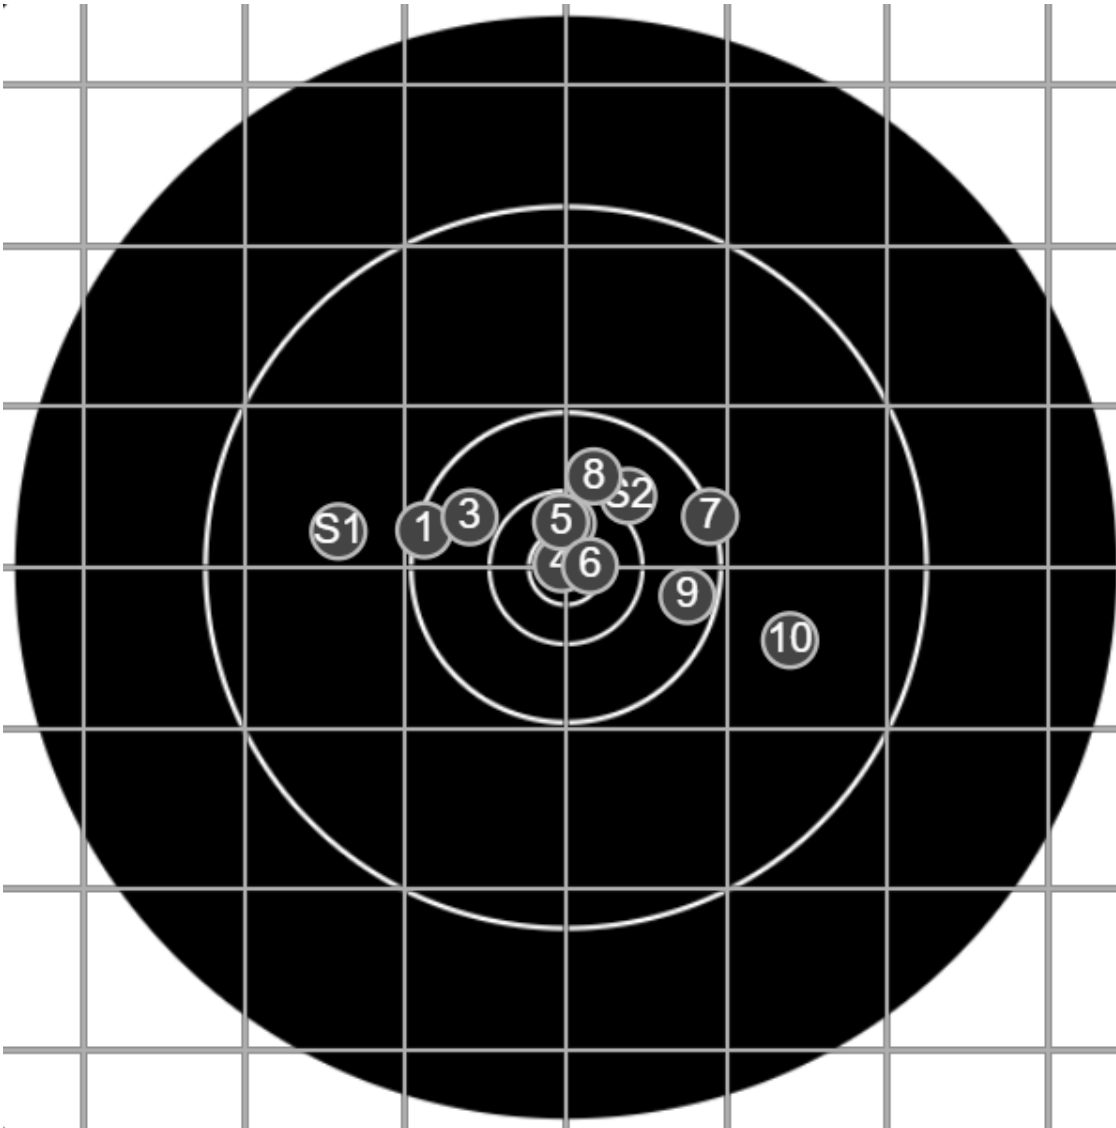

#	fps	score
10	2134	5
9	2146	5
8	2114	6
7	2192	4
6	2156	6
5	2167	5
4	2130	X
3	2198	5
2	2130	5
1	2150	5
S2	2118	(4)
S1	2069	(0)*

SILVER MOUNTAIN TARGETS
Made in Canada

true
12/14/2024
2:19:39 PM

BRC Club Shoot
Series 2
500 yards

BRC T4 [-60]
AU-500y

Group: 315.7 mm
(302.3w x 135.4h)

(F)
Shooter
Mal Wright[m24]

53.3

FINAL
v: 2146, sd: 24.7

#	fps	score
10	2128	4
9	2138	5
8	2164	5
7	2189	5
6	2104	X
5	2144	6
4	2123	X
3	2180	5
2	2142	X
1	2146	5
S2	2114	(5)
S1	2117	(4)